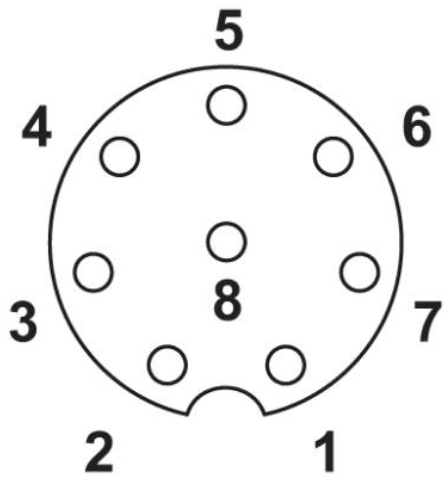

Technical data**General data**

Rated current at 40°C	1.75 A
Rated voltage	30 V
Number of positions	8
Volume resistance	≤ 5 mΩ
Insulation resistance	≥ 100 MΩ

Ambient temperature (operation)	-40 °C ... 85 °C
General characteristics	
Coding	A - standard
Surge voltage category	II
Pollution degree	3
Degree of protection	IP67
Inflammability class acc. to UL 94	V0
Contact material	CuSn
Contact surface material	Ni/Au
Contact carrier material	PA 66
Material of grip body	Zinc die-cast, nickel-plated
Material, knurls	Zinc die-cast, (nickel-plated)
Sealing material	Neoprene
Type of connection	IDC fast connection
Conductor cross section stranded min.	0.14 mm ²
Conductor cross section stranded max.	0.34 mm ²
Conductor cross section AWG/kcmil min.	26
Conductor cross section AWG/kcmil max	22
External diameter	4 mm ... 8 mm
Transmission characteristics (category)	CAT5 (IEC 11801:2002), CAT5e (TIA 568B:2001)

Diagrams/Drawings

Dimensioned drawing

M12 x 1 female connector, straight, shielded

Schematic diagram

Pin assignment M12 socket, 8-pos., A-coded, view female side

Address

PHOENIX CONTACT Inc., USA
586 Fulling Mill Road
Middletown, PA 17057, USA
Phone (800) 888-7388
Fax (717) 944-1625
<http://www.phoenixcon.com>