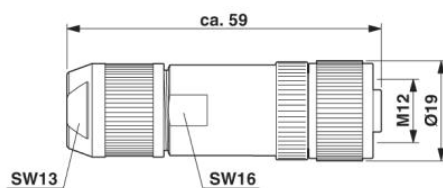

Technical data**General data**

Rated current at 40°C	1.75 A
Rated voltage	30 V
Number of positions	8
Volume resistance	≤ 5 mΩ
Insulation resistance	≥ 100 MΩ

Ambient temperature (operation)	-40 °C ... 85 °C
General characteristics	
Coding	A - standard
Surge voltage category	II
Pollution degree	3
Degree of protection	IP67
Inflammability class acc. to UL 94	V0
Contact material	CuSn
Contact surface material	Ni/Au
Contact carrier material	PA 66
Material of grip body	Zinc die-cast, nickel-plated
Material, knurls	Zinc die-cast, (nickel-plated)
Sealing material	Neoprene
Type of connection	IDC fast connection
Conductor cross section stranded min.	0.14 mm ²
Conductor cross section stranded max.	0.34 mm ²
Conductor cross section AWG/kcmil min.	26
Conductor cross section AWG/kcmil max	22
External diameter	4 mm ... 8 mm
Transmission characteristics (category)	CAT5 (IEC 11801:2002), CAT5e (TIA 568B:2001)

Diagrams/Drawings

Dimensioned drawing

M12 x 1 female connector, straight, shielded

Schematic diagram

Pin assignment M12 socket, 8-pos., A-coded, view female side

Address

PHOENIX CONTACT Inc., USA
586 Fulling Mill Road
Middletown, PA 17057, USA
Phone (800) 888-7388
Fax (717) 944-1625
<http://www.phoenixcon.com>